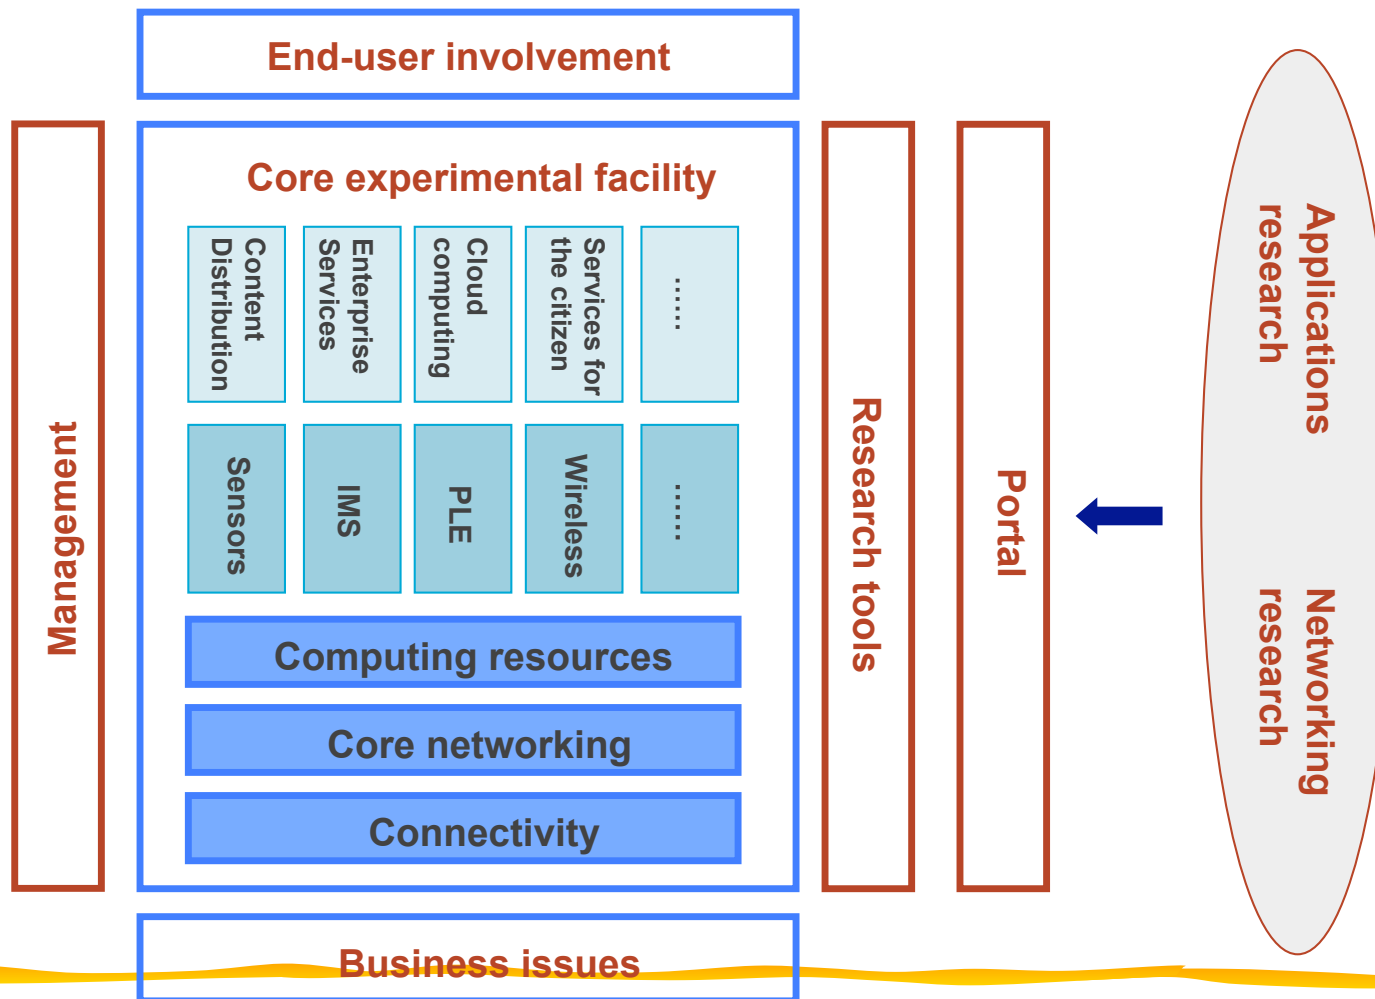

ServiceWave Panel

Testbeds for Service Deployment

FIRESTATION's viewpoint

Jacques Magen
FIRESTATION
jmagen@interinnov.com

The FIRESTATION Support Action

Outcome from the FIRE “Wise Men” Report

Towards a collaboration and high- level federation structure for the FIRE Facility

The FIRE Architecture Board

- New FIRE facilities are oriented towards services in addition to networking
- The FIRE Architecture Board was launched in order to ***coordinate common actions and developments among the new FIRE facilities projects*** with the following objectives:
 - Better respond to user requirements willing to use FIRE facilities –including when needed by supporting extensions to existing facilities
 - Work in common on a few issues such as a FIRE high-level federation model; a FIRE portal; sustainability and business models; etc.

FIRESTATION is about FIRE coordination and support to FIRE stakeholders