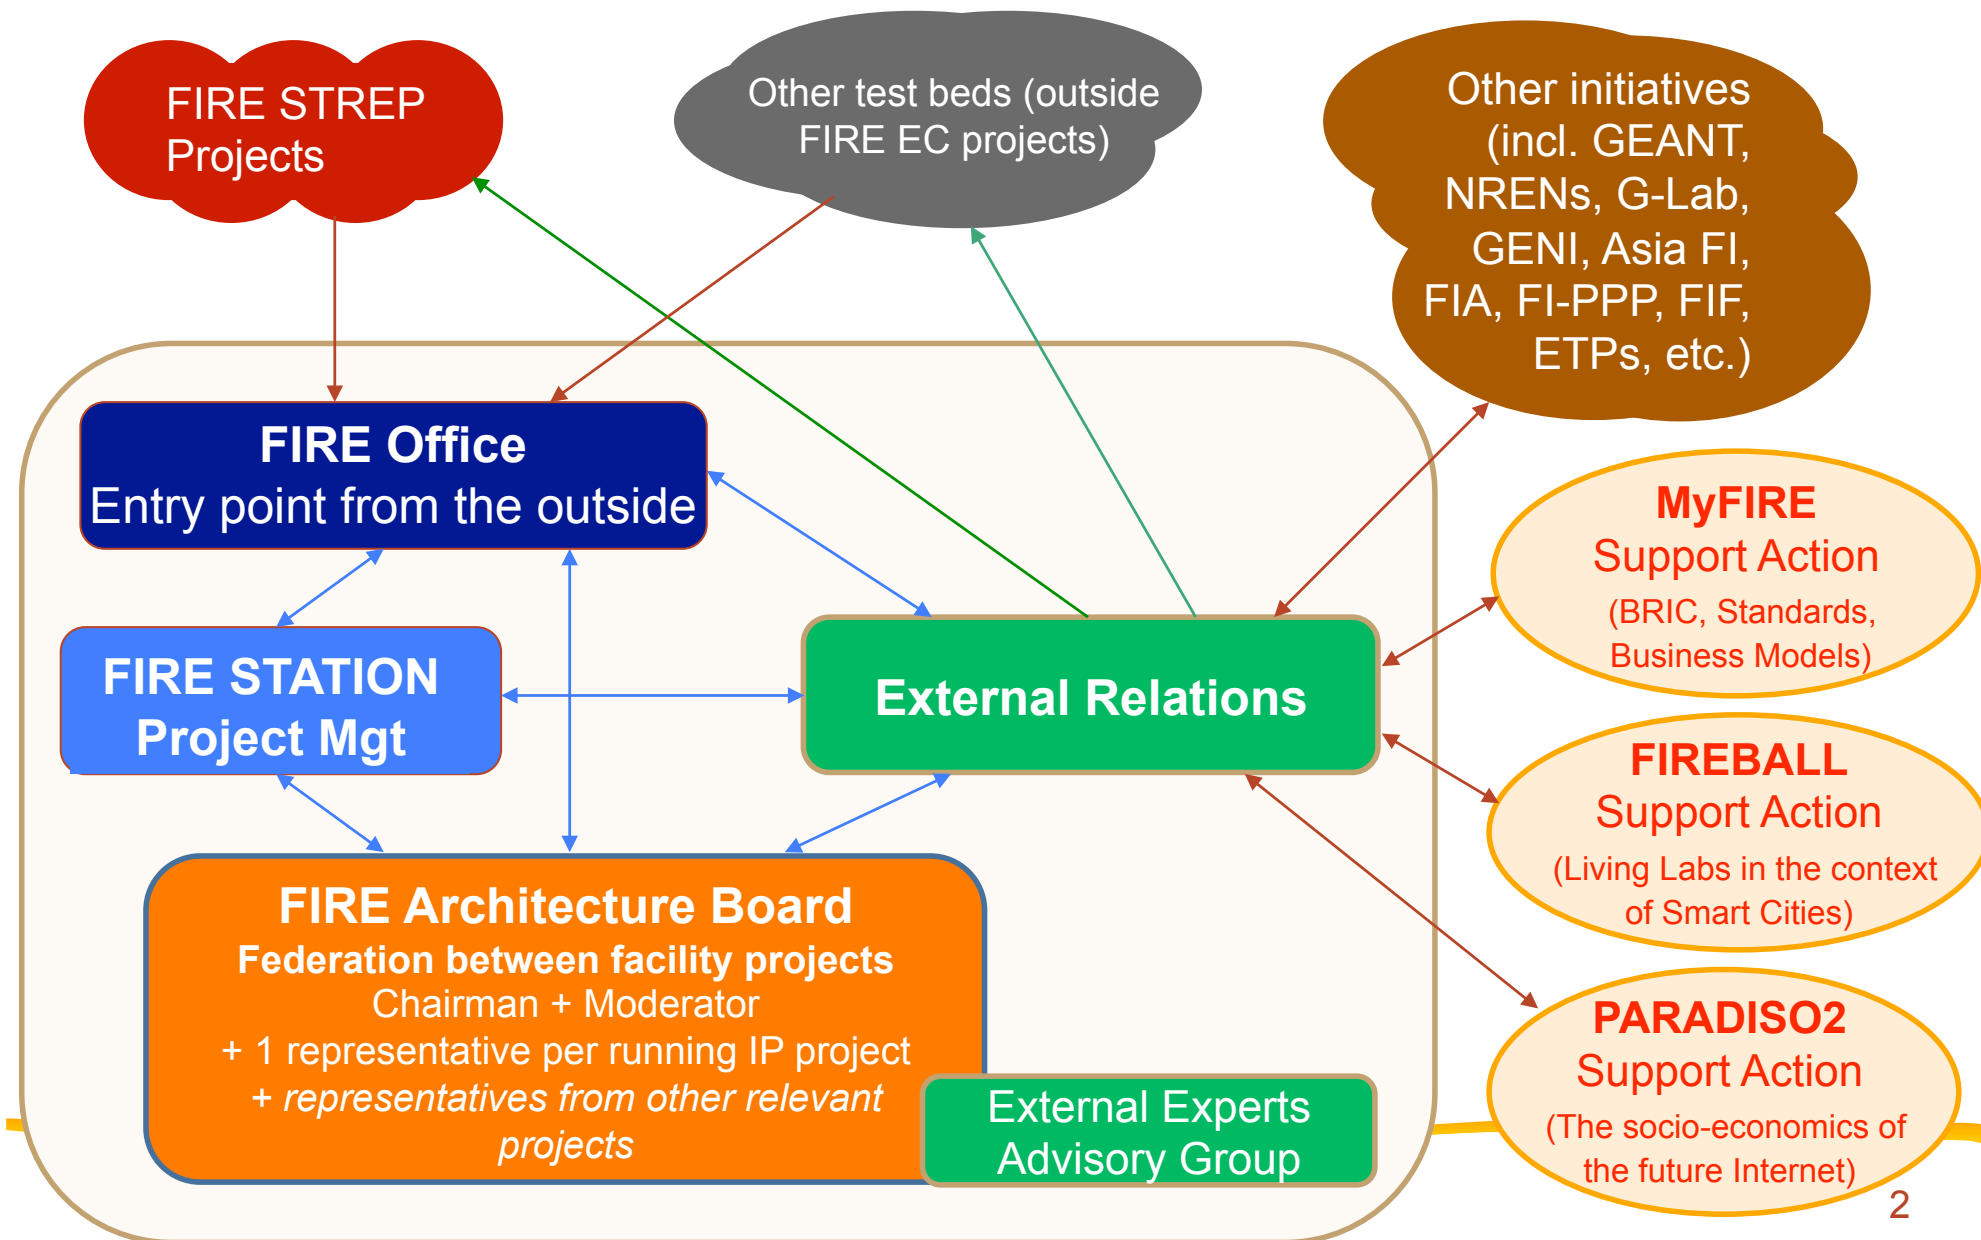

ServiceWave Panel

Testbeds for Service Deployment

FIRESTATION's viewpoint

Jacques Magen
FIRESTATION
jmagen@interinnov.com

The FIRESTATION Support Action

Outcome from the FIRE “Wise Men” Report

Towards a collaboration and high- level federation structure for the FIRE Facility

The FIRE Architecture Board

- New FIRE facilities are oriented towards services in addition to networking
- The FIRE Architecture Board was launched in order to ***coordinate common actions and developments among the new FIRE facilities projects*** with the following objectives:
 - Better respond to user requirements willing to use FIRE facilities –including when needed by supporting extensions to existing facilities
 - Work in common on a few issues such as a FIRE high-level federation model; a FIRE portal; sustainability and business models; etc.

FIRESTATION is about FIRE coordination and support to FIRE stakeholders