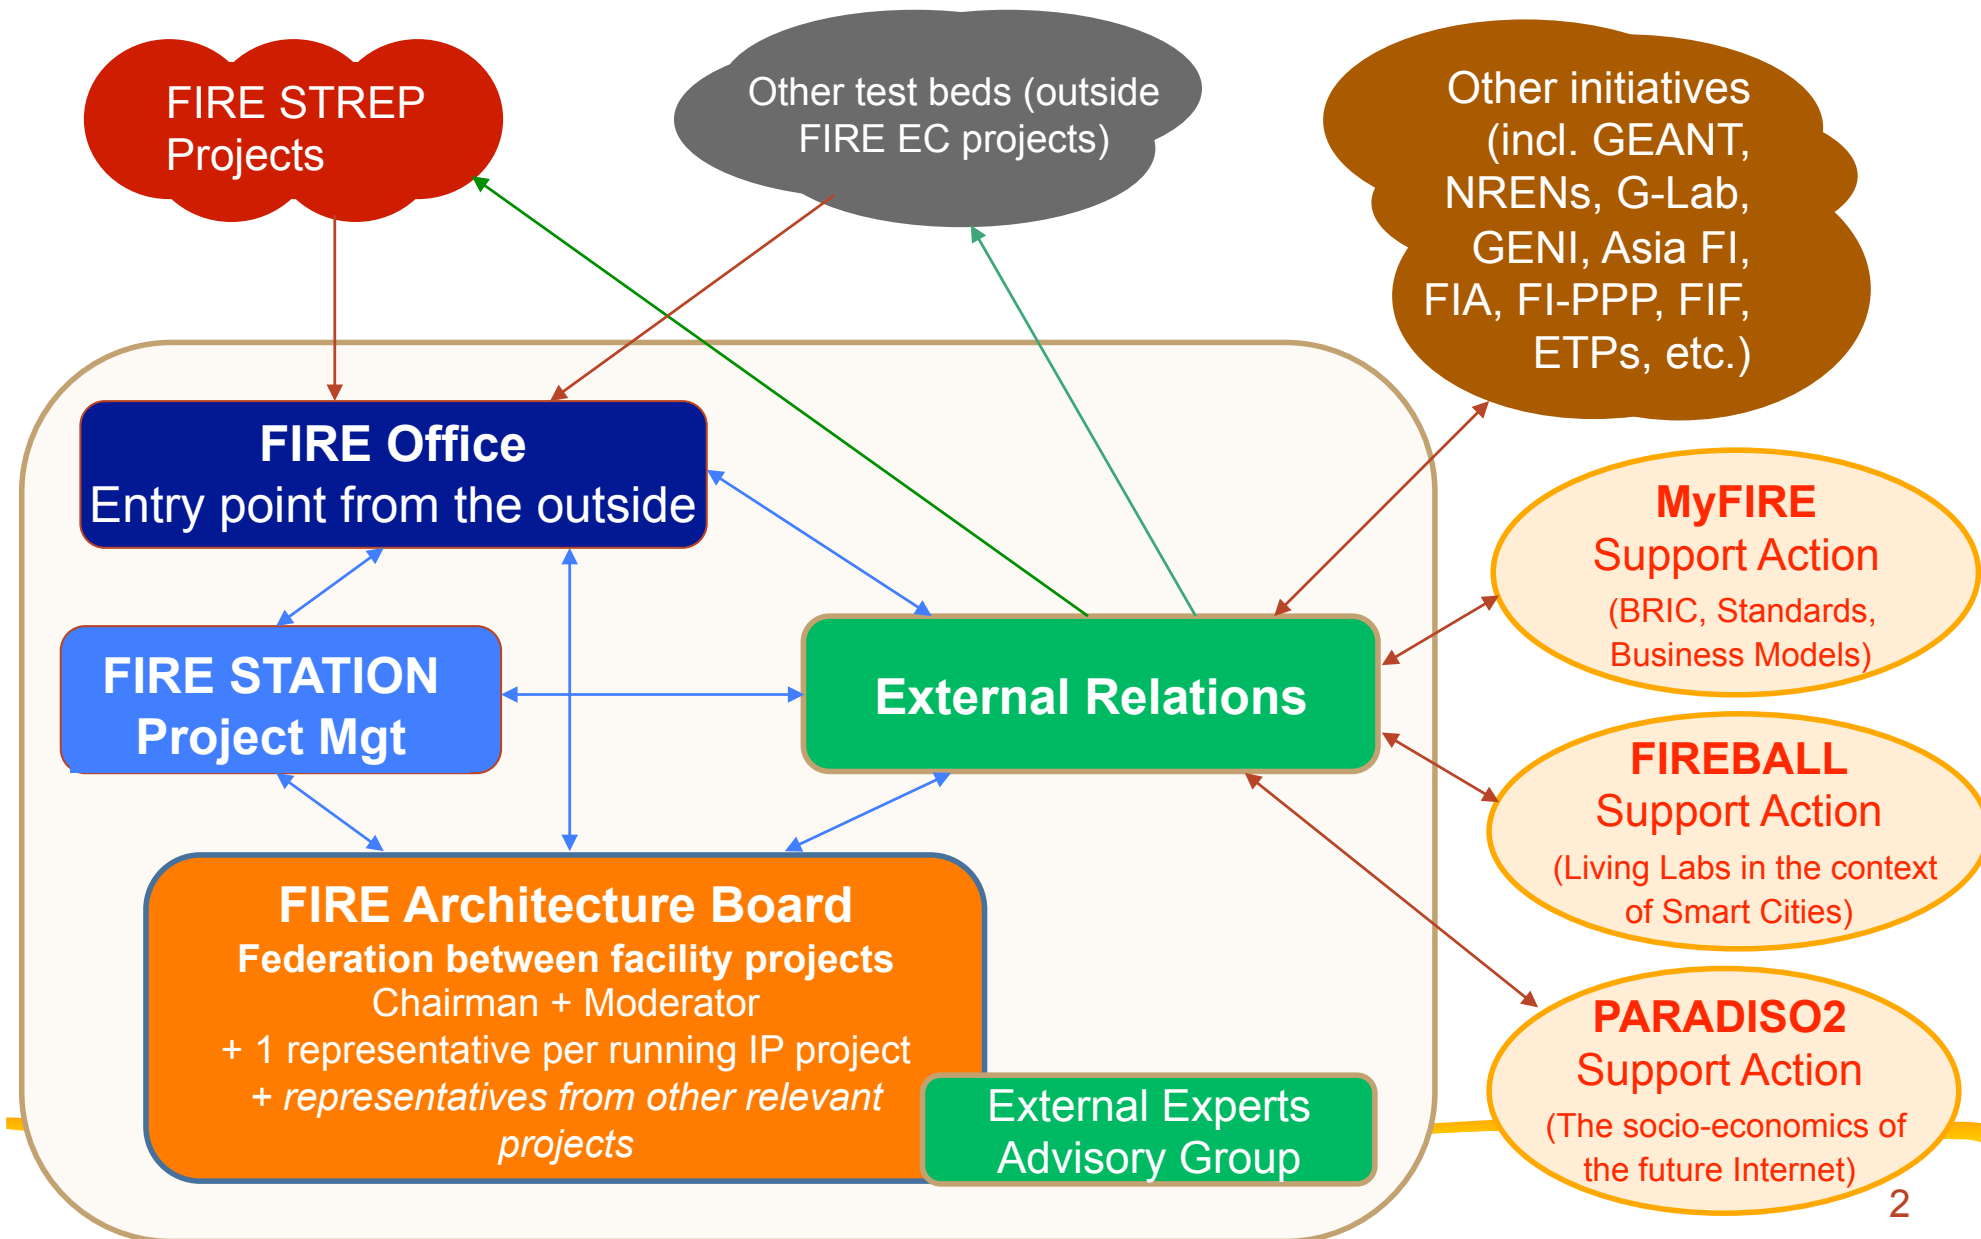

# **ServiceWave Panel**

## **Testbeds for Service Deployment**

# Outcome from the FIRE “Wise Men” Report

Towards a collaboration and high-level federation structure for the FIRE Facility

# The FIRE Architecture Board

- New FIRE facilities are oriented towards services in addition to networking
- The FIRE Architecture Board was launched in order to ***coordinate common actions and developments among the new FIRE facilities projects*** with the following objectives:
  - Better respond to user requirements willing to use FIRE facilities –including when needed by supporting extensions to existing facilities
  - Work in common on a few issues such as a FIRE high-level federation model; a FIRE portal; sustainability and business models; etc.