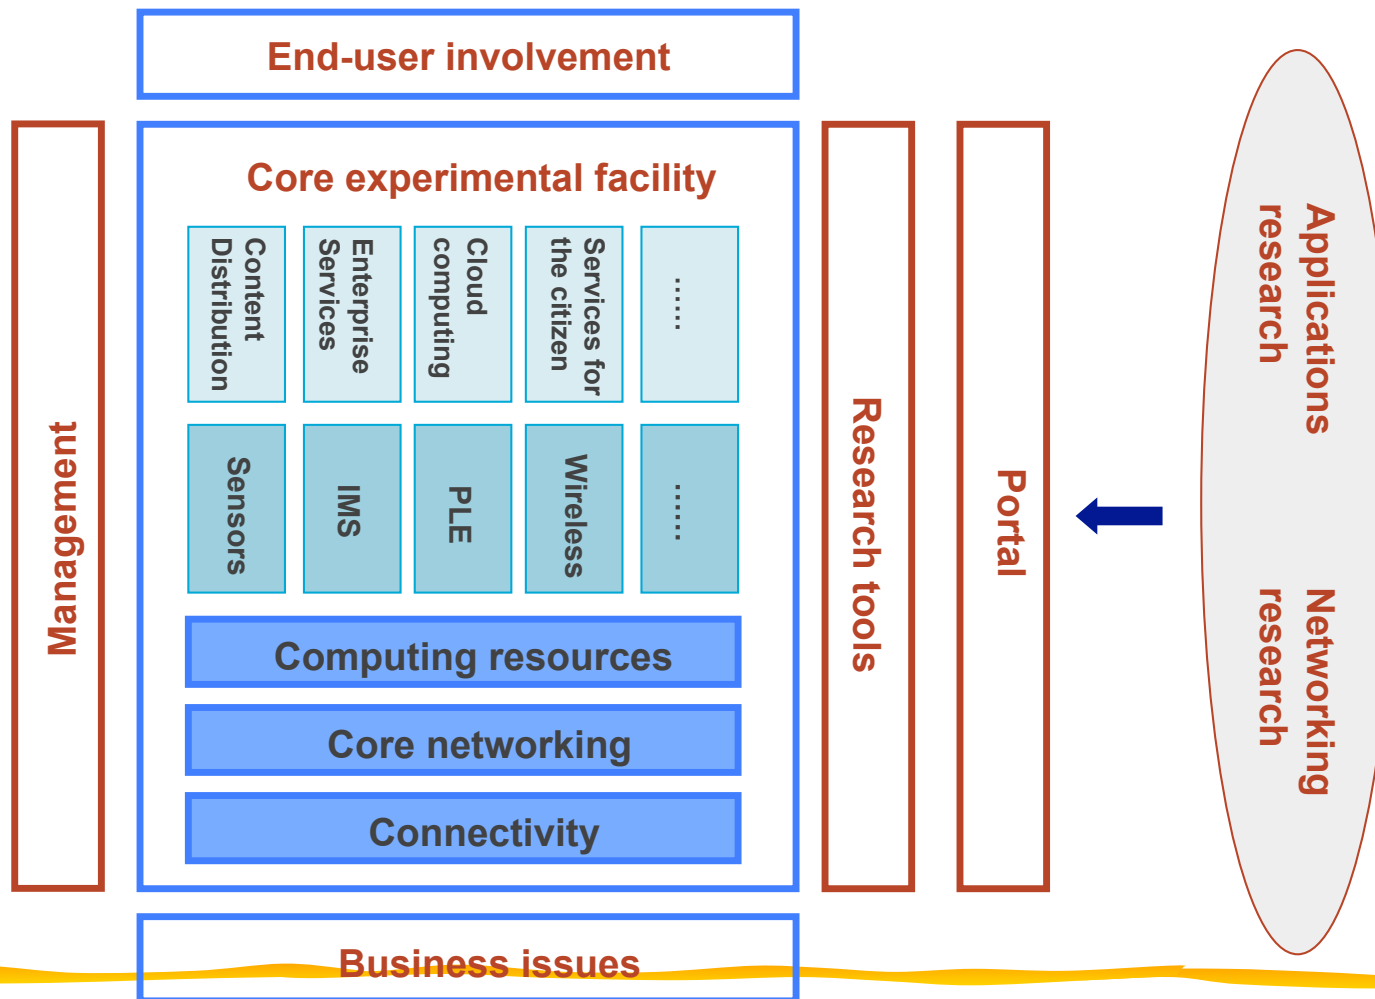

## **Testbeds for Service Deployment**

### **FIRESTATION's viewpoint**

Jacques Magen  
FIRESTATION  
[jmagen@interinnov.com](mailto:jmagen@interinnov.com)

# Outcome from the FIRE “Wise Men” Report

Towards a collaboration and high-level federation structure for the FIRE Facility

# The FIRE Architecture Board

- New FIRE facilities are oriented towards services in addition to networking
- The FIRE Architecture Board was launched in order to ***coordinate common actions and developments among the new FIRE facilities projects*** with the following objectives:
  - Better respond to user requirements willing to use FIRE facilities –including when needed by supporting extensions to existing facilities
  - Work in common on a few issues such as a FIRE high-level federation model; a FIRE portal; sustainability and business models; etc.